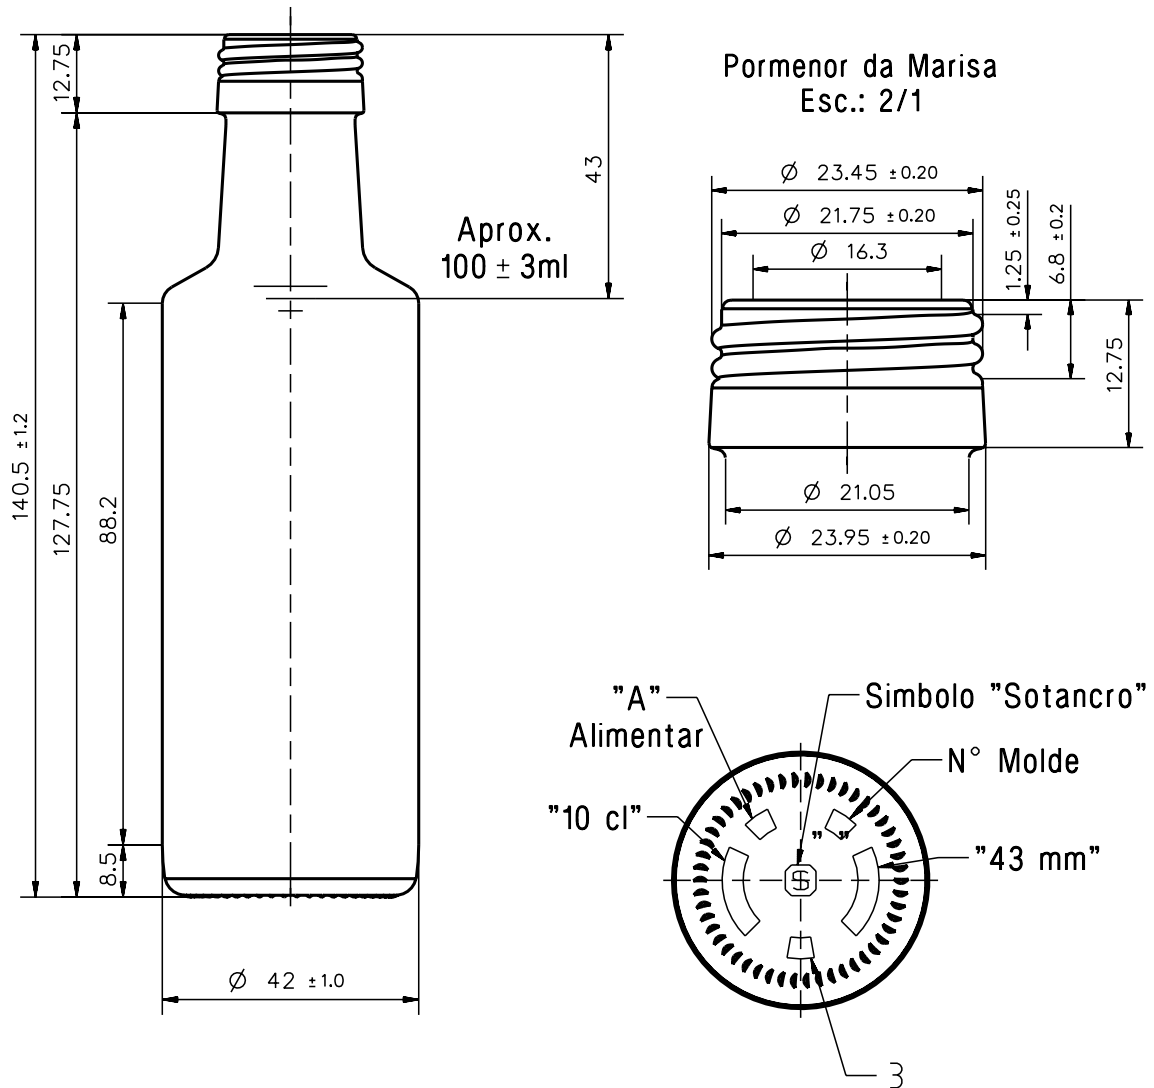

18

24

HS FRENCH FLINT

THE GLASS CONTAINER SPECIALISTS

100ML GLASS DORICA BOTTLE

| | |
|--------------------|----------------|
| Product code | DOR100WF |
| Finish | 24mm Twist-off |
| Capacity | 100ml |
| Brim-full capacity | 112ml |